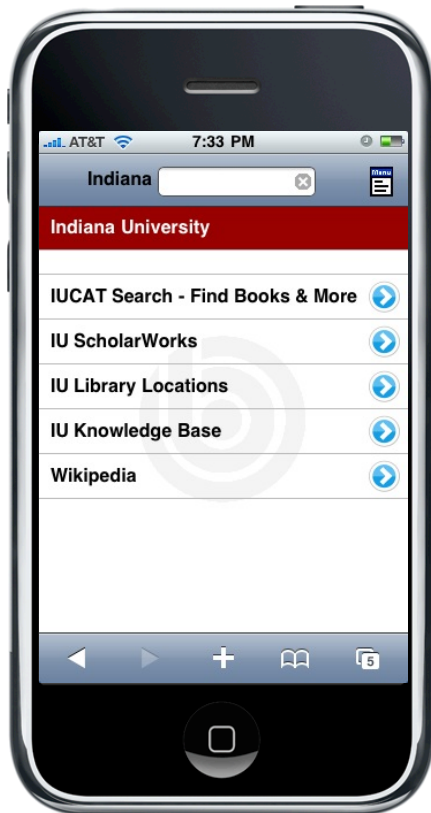

Moving to Mobile

IU Mobile Demo

Tara Bazler, Manager
Enterprise Service Presentation & Delivery

On your computer...

The screenshot shows the IU mobile website on a computer browser. At the top, it says "INDIANA UNIVERSITY" and "m.iu.edu". Below this is a banner with the text "IU mobile" and "Information and services for all Indiana University campuses, accessible anytime, anywhere. Take it for a spin on your mobile device: m.iu.edu". The main content area is a grid of 14 service icons with descriptions:

Choose a campus

Browse the headlines

Read the story

Events...

*Browse events
on any campus*

*Read the
details*

Computer Labs...

Classifieds...

IT Notices...

Emergency Information

Campus Status Alerts...

Emergency Contacts...

Library & KB Search...

Campus Branding

What's next?

Maps