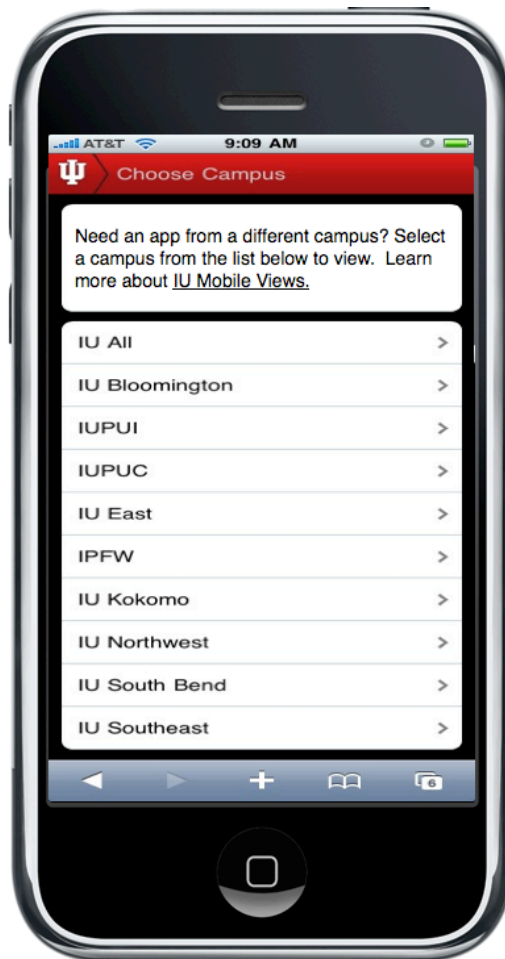

Moving to Mobile

IU Mobile Demo

Tara Bazler, Manager
Enterprise Service Presentation & Delivery

On your computer...

The screenshot shows the IU mobile website on a computer browser. At the top, it says "INDIANA UNIVERSITY" and "m.iu.edu". Below this is a banner with the text "IU mobile" and "Information and services for all Indiana University campuses, accessible anytime, anywhere. Take it for a spin on your mobile device: m.iu.edu". The main content area is a grid of 14 service icons with descriptions:

- Oncourse**: Announcements, messages, forum posts, and more.
- STC Availability**: Who has time to wait in line? See which STC labs have open computers.
- IT Notices**: Alerts and announcements affecting your technology.
- Feedback**: What do you like about IUmobile? How can we make it better? Let's talk.
- Classifieds**: Find furniture, books, electronics, an apartment, a job, and more in the OneStart classifieds.
- People**: Contact info for IU students and employees.
- News**: The latest buzz on IU's exciting events and impressive achievements.
- Emergency Contacts**: Police and medical contact info, plus details about active campus alerts.
- Events**: What's happening on campus today, this week, and year-round.
- Bus Schedules**: Never miss an IU Bloomington bus again.
- Campus Alerts**: See the campus status, including emergency alerts.
- Search IU**: Find what you need in the IU libraries or IUTS Knowledge Base.
- Coming Soon**: IU Mobile will continue to change & grow as apps are added and refined. See what's in the works!

On your phone...

Choose a campus view

Login with Mobile CAS...

Oncourse...

Messages & Forums

Find People...

Click to call
Click to email

News...

Choose a campus

Browse the headlines

Read the story

Events...

*Browse events
on any campus*

*Read the
details*

Computer Labs...

Classifieds...