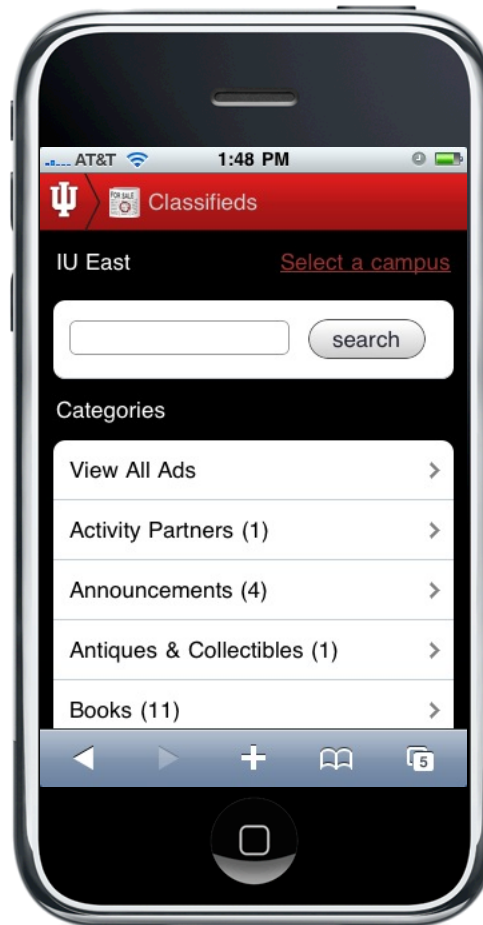

Moving to Mobile

IU Mobile Demo

Tara Bazler, Manager
Enterprise Service Presentation & Delivery

On your computer...

The screenshot shows the IU mobile website on a computer browser. At the top, it says "INDIANA UNIVERSITY" and "m.iu.edu". Below this is a banner with the text "IU mobile" and "Information and services for all Indiana University campuses, accessible anytime, anywhere. Take it for a spin on your mobile device: m.iu.edu". The main content area is a grid of 14 service icons with descriptions:

On your phone...

Choose a campus view

Login with Mobile CAS...

Oncourse...

Messages & Forums

Find People...

Click to call
Click to email

News...

Choose a campus

Browse the headlines

Read the story

Events...

*Browse events
on any campus*

*Read the
details*

Computer Labs...

Classifieds...

IT Notices...

Emergency Information

Campus Status Alerts...

Emergency Contacts...

Library & KB Search...

Campus Branding

What's next?

Maps