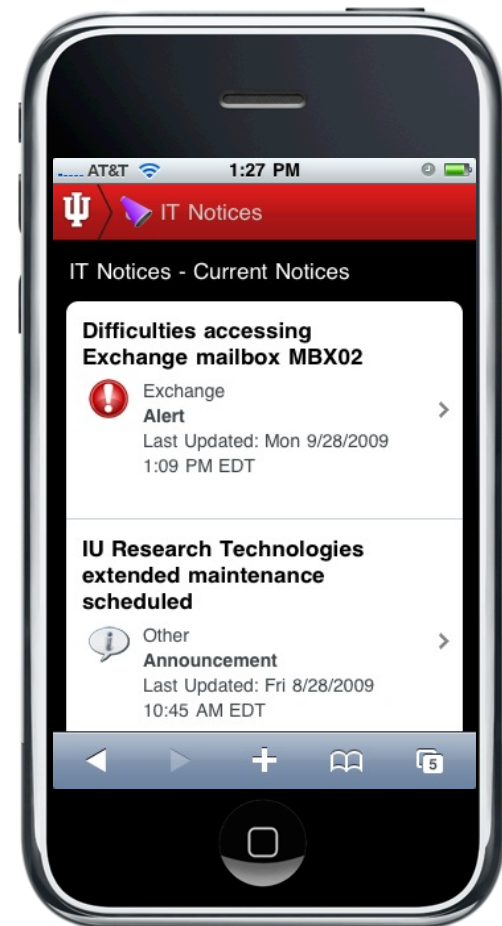

IT Notices...