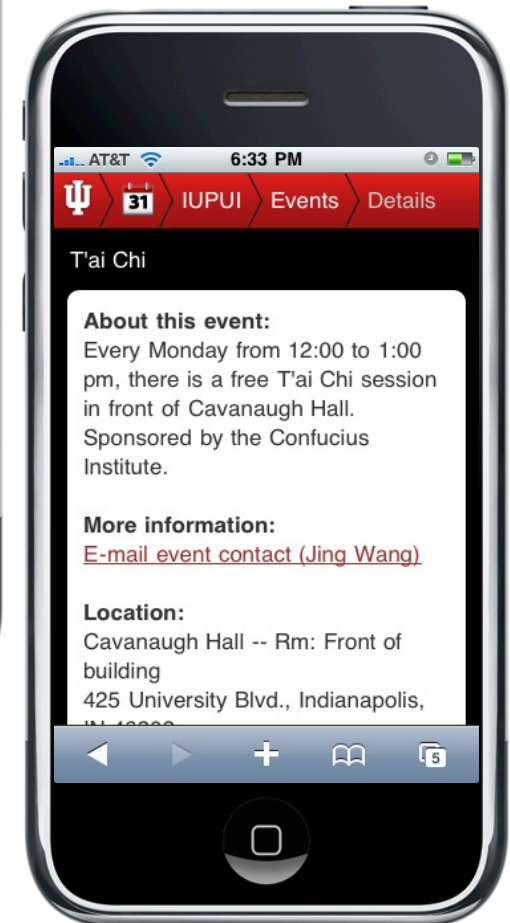

Moving to Mobile

IU Mobile Demo

Tara Bazler, Manager
Enterprise Service Presentation & Delivery

On your computer...

The screenshot shows the IU mobile website on a computer browser. At the top, it says "INDIANA UNIVERSITY" and "m.iu.edu". Below this is a banner with the text "IU mobile" and "Information and services for all Indiana University campuses, accessible anytime, anywhere. Take it for a spin on your mobile device: m.iu.edu". The main content area is a grid of 14 service icons with descriptions:

On your phone...

Choose a campus view

Login with Mobile CAS...

Oncourse...

Messages & Forums

Find People...

Click to call
Click to email

News...

Choose a campus

Browse the headlines

Read the story

Events...

*Browse events
on any campus*

*Read the
details*

Computer Labs...

Classifieds...