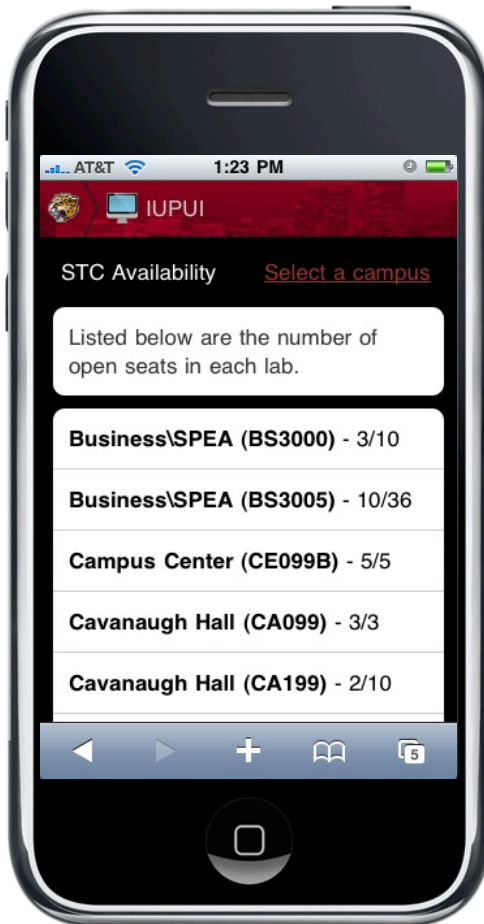

Moving to Mobile

IU Mobile Demo

Tara Bazler, Manager
Enterprise Service Presentation & Delivery

On your computer...

The screenshot shows the IU mobile website on a computer browser. At the top, it says "INDIANA UNIVERSITY" and "m.iu.edu". Below this is a banner with the text "IU mobile" and "Information and services for all Indiana University campuses, accessible anytime, anywhere. Take it for a spin on your mobile device: m.iu.edu". The main content area is a grid of 14 service icons with descriptions:

On your phone...

Choose a campus view

Login with Mobile CAS...

Oncourse...

Messages & Forums

Find People...

Click to call
Click to email

News...

Choose a campus

Browse the headlines

Read the story

Events...

*Browse events
on any campus*

*Read the
details*

Computer Labs...

Classifieds...

IT Notices...

Emergency Information

Campus Status Alerts...

Emergency Contacts...

Library & KB Search...

Campus Branding

What's next?

Maps