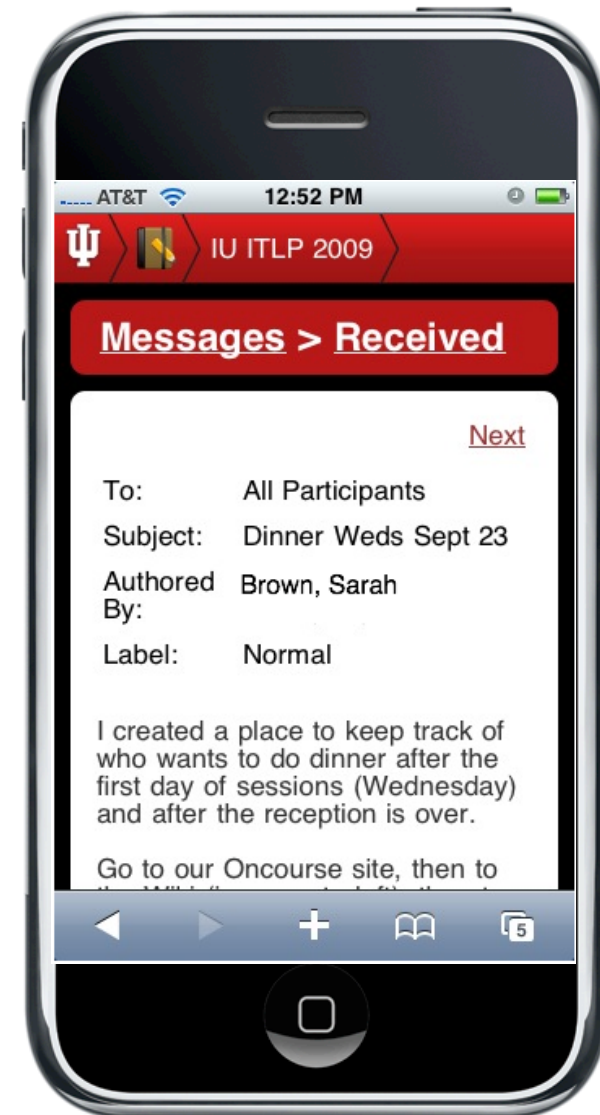

Moving to Mobile

IU Mobile Demo

Tara Bazler, Manager
Enterprise Service Presentation & Delivery

On your computer...

The screenshot shows the IU mobile website on a computer browser. At the top, it says "INDIANA UNIVERSITY" and "m.iu.edu". Below this is a banner with the text "IU mobile" and "Information and services for all Indiana University campuses, accessible anytime, anywhere. Take it for a spin on your mobile device: m.iu.edu". The main content area is a grid of 14 service icons with descriptions:

- Oncourse**: Announcements, messages, forum posts, and more.
- STC Availability**: Who has time to wait in line? See which STC labs have open computers.
- IT Notices**: Alerts and announcements affecting your technology.
- Feedback**: What do you like about IUmobile? How can we make it better? Let's talk.
- Classifieds**: Find furniture, books, electronics, an apartment, a job, and more in the OneStart classifieds.
- People**: Contact info for IU students and employees.
- News**: The latest buzz on IU's exciting events and impressive achievements.
- Emergency Contacts**: Police and medical contact info, plus details about active campus alerts.
- Events**: What's happening on campus today, this week, and year-round.
- Bus Schedules**: Never miss an IU Bloomington bus again.
- Campus Alerts**: See the campus status, including emergency alerts.
- Search IU**: Find what you need in the IU libraries or IUTS Knowledge Base.
- Coming Soon**: IU Mobile will continue to change & grow as apps are added and refined. See what's in the works!

On your phone...

Choose a campus view

Login with Mobile CAS...

Oncourse...

Messages & Forums

Find People...

Click to call
Click to email

News...

Choose a campus

Browse the headlines

Read the story

Events...

*Browse events
on any campus*

*Read the
details*

Computer Labs...

Classifieds...