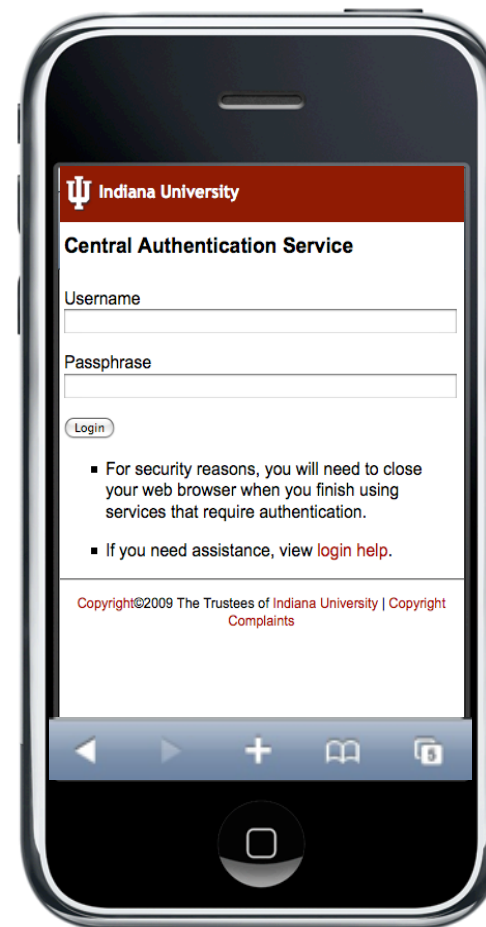

Moving to Mobile

IU Mobile Demo

Tara Bazler, Manager
Enterprise Service Presentation & Delivery

On your computer...

The screenshot shows the IU mobile website on a computer browser. At the top, it says "INDIANA UNIVERSITY" and "m.iu.edu". Below this is a banner with the text "IU mobile" and "Information and services for all Indiana University campuses, accessible anytime, anywhere. Take it for a spin on your mobile device: m.iu.edu". The main content area is a grid of 14 service icons with descriptions:

- Oncourse**: Announcements, messages, forum posts, and more.
- STC Availability**: Who has time to wait in line? See which STC labs have open computers.
- IT Notices**: Alerts and announcements affecting your technology.
- Feedback**: What do you like about IUmobile? How can we make it better? Let's talk.
- Classifieds**: Find furniture, books, electronics, an apartment, a job, and more in the OneStart classifieds.
- People**: Contact info for IU students and employees.
- News**: The latest buzz on IU's exciting events and impressive achievements.
- Emergency Contacts**: Police and medical contact info, plus details about active campus alerts.
- Events**: What's happening on campus today, this week, and year-round.
- Bus Schedules**: Never miss an IU Bloomington bus again.
- Campus Alerts**: See the campus status, including emergency alerts.
- Search IU**: Find what you need in the IU libraries or IUTS Knowledge Base.
- Coming Soon**: IU Mobile will continue to change & grow as apps are added and refined. See what's in the works!

On your phone...

Choose a campus view

Login with Mobile CAS...

Oncourse...

Messages & Forums

Find People...

Click to call
Click to email

News...