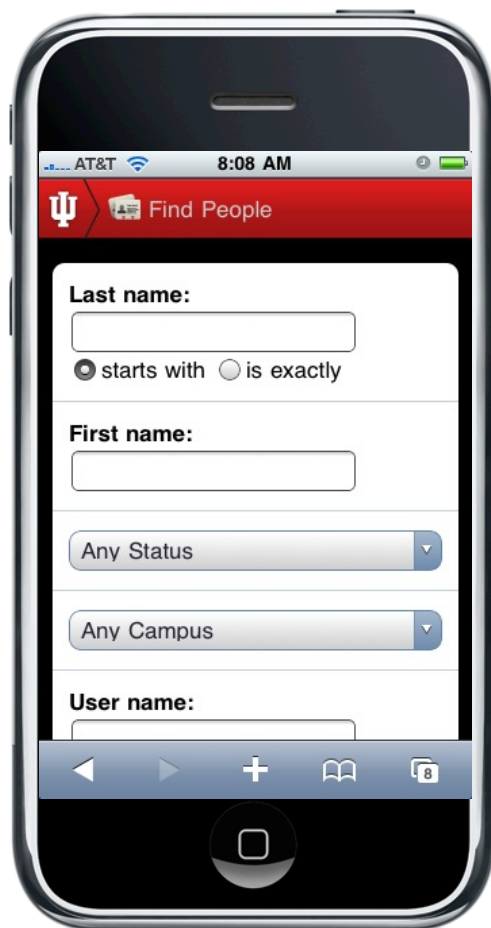

Moving to Mobile

IU Mobile Demo

Tara Bazler, Manager
Enterprise Service Presentation & Delivery

On your computer...

The screenshot shows the IU mobile website on a computer browser. At the top, it says "INDIANA UNIVERSITY" and "m.iu.edu". Below this is a banner with the text "IU mobile" and "Information and services for all Indiana University campuses, accessible anytime, anywhere. Take it for a spin on your mobile device: m.iu.edu". The main content area is a grid of 14 service icons with descriptions:

On your phone...

Choose a campus view

Login with Mobile CAS...

Oncourse...

Messages & Forums

Find People...

Click to call
Click to email

News...

Choose a campus

Browse the headlines

Read the story

Events...

*Browse events
on any campus*

*Read the
details*

Computer Labs...

Classifieds...