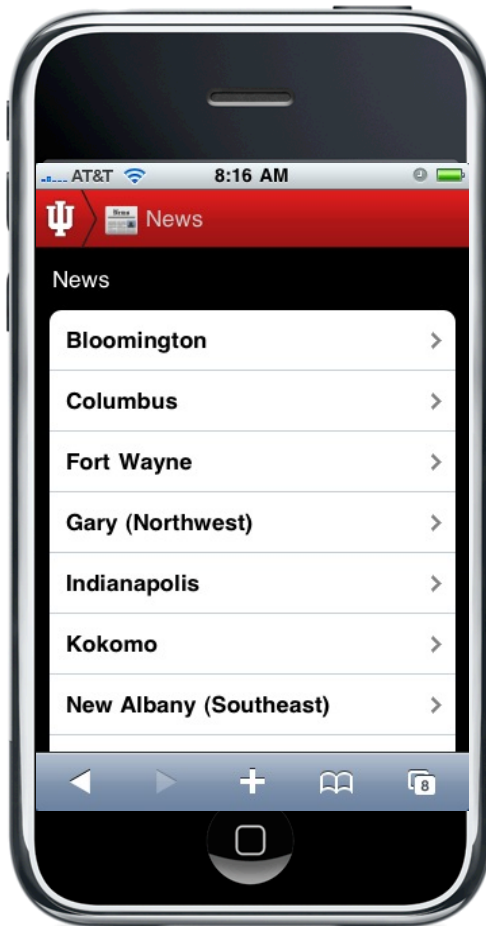

Moving to Mobile

IU Mobile Demo

Tara Bazler, Manager
Enterprise Service Presentation & Delivery

On your computer...

The screenshot shows the IU mobile website on a computer browser. At the top, it says "INDIANA UNIVERSITY" and "m.iu.edu". Below this is a banner with the text "IU mobile" and "Information and services for all Indiana University campuses, accessible anytime, anywhere. Take it for a spin on your mobile device: m.iu.edu". The main content area is a grid of 14 service icons with descriptions:

On your phone...

Choose a campus view

Login with Mobile CAS...

Oncourse...

Messages & Forums

Find People...

Click to call
Click to email

News...

Choose a campus

Browse the headlines

Read the story

Events...

*Browse events
on any campus*

*Read the
details*

Computer Labs...

Classifieds...