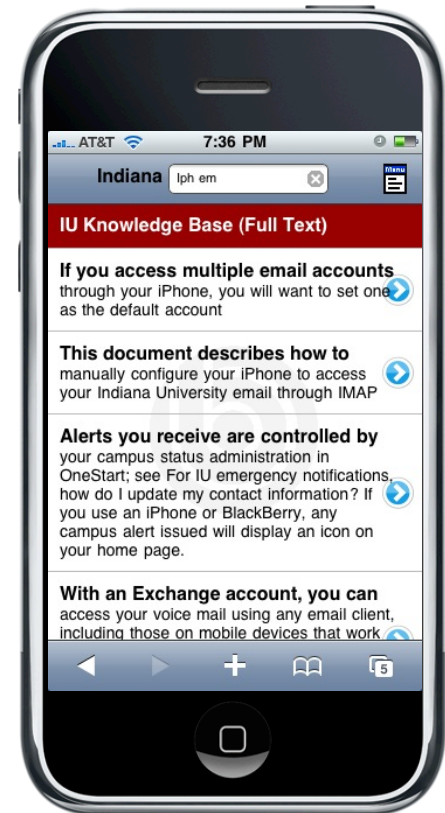

Moving to Mobile

IU Mobile Demo

Tara Bazler, Manager
Enterprise Service Presentation & Delivery

On your computer...

The screenshot shows the IU mobile website on a computer browser. At the top, it says "INDIANA UNIVERSITY" and "m.iu.edu". Below this is a banner with the text "IU mobile" and "Information and services for all Indiana University campuses, accessible anytime, anywhere. Take it for a spin on your mobile device: m.iu.edu". The main content area is a grid of 14 service icons with descriptions:

Choose a campus

Browse the headlines

Read the story

Events...

*Browse events
on any campus*

*Read the
details*

Computer Labs...

Classifieds...

IT Notices...

Emergency Information

Campus Status Alerts...

Emergency Contacts...

Library & KB Search...

Campus Branding

What's next?

Maps